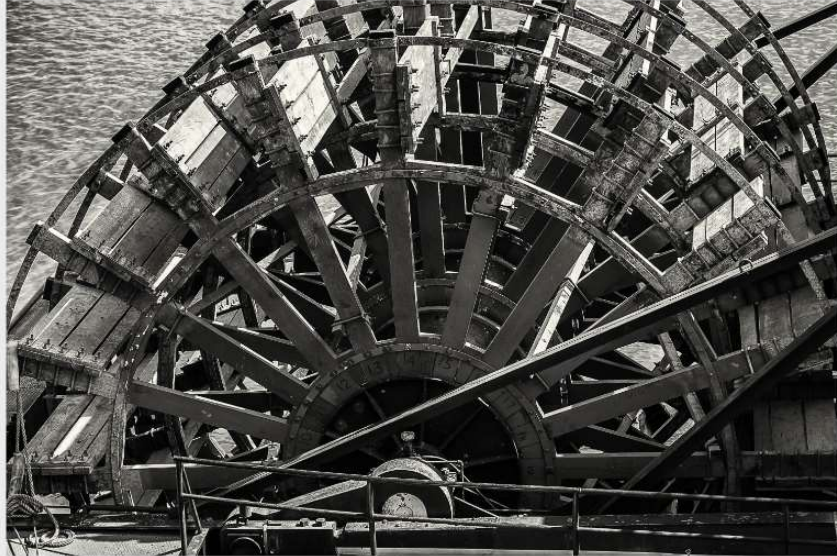

12" X 18" COWS ON FLORIDA EVERGLADES \$100.0

12" X 20" DUCKS ON THE RIVER, PORTLAND OREGON \$100.0

12" X 20" TALL SHIP BOSTON \$100.0

12" X 18" WALL OF CLOUDS PORTLAND OREGON \$100.00

12" X 18" PADDLE WHEEL COLUMBIA RIVER, OREGON \$100.0

12" X 18" PIER FOUR, BOSTON \$100.0

12" X 18" BOSTON WATERFRONT, BOSTON \$100.00

12" X 18" TALL SHIPS, BOSTON \$100.00

12" X 20" SEAGULL, OREGON \$100.00

12" X 18" TALL SHIP 3, BOSTON \$100.0

12" X 20" GEARS, BOSTON \$100.0